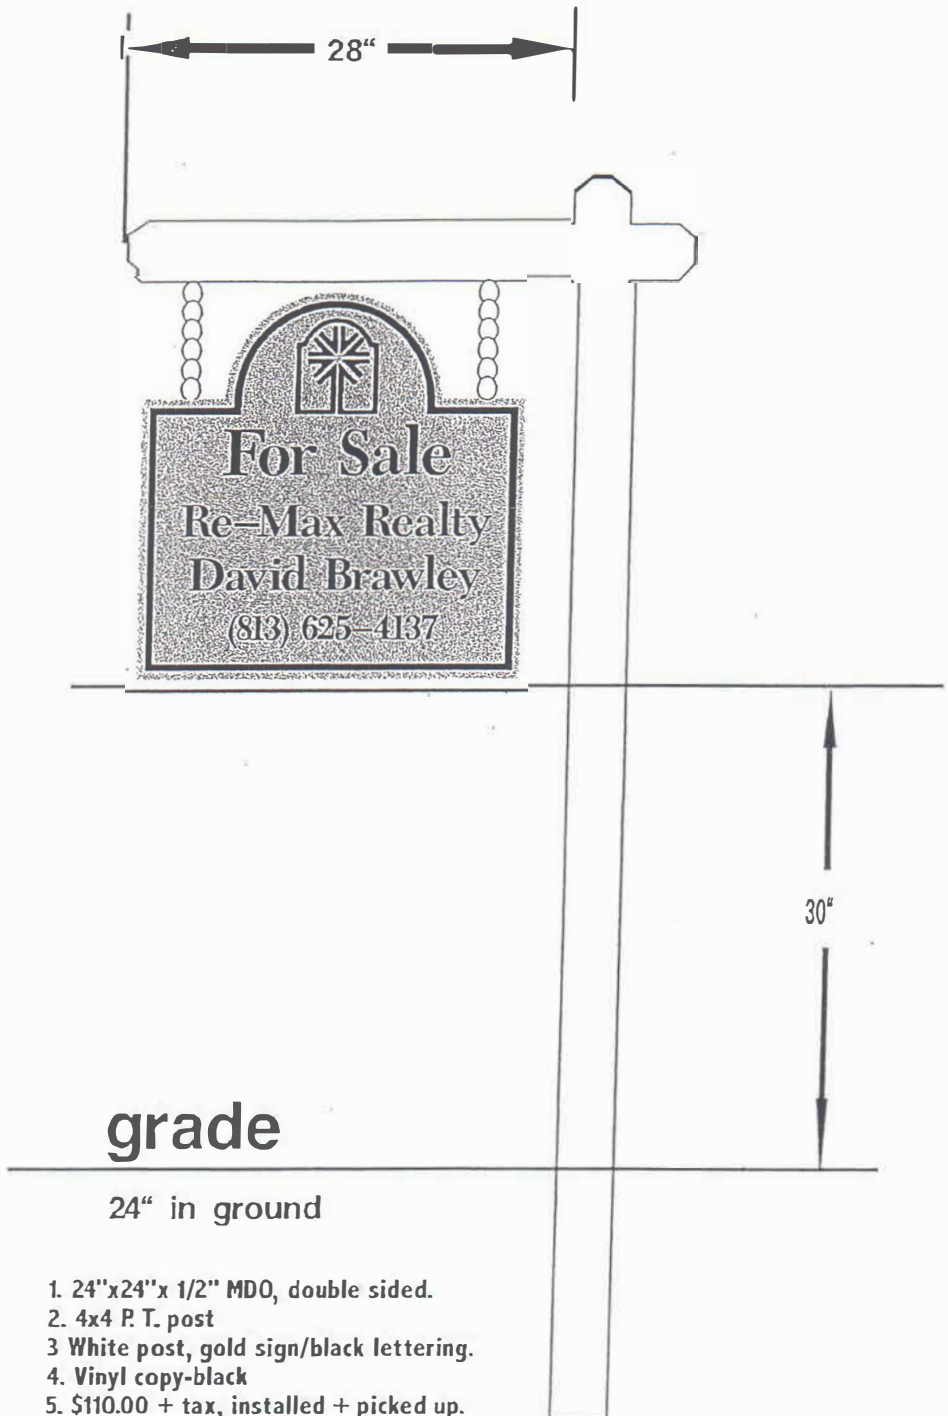

Tampa Palms North For Sale Sign

1. 24"x24"x 1/2" MDO, double sided.
2. 4x4 P. T. post
- 3 White post, gold sign/black lettering.
4. Vinyl copy-black
5. \$110.00 + tax, installed + picked up.

4520 W Kennedy Blvd,
Tampa, FL 33609