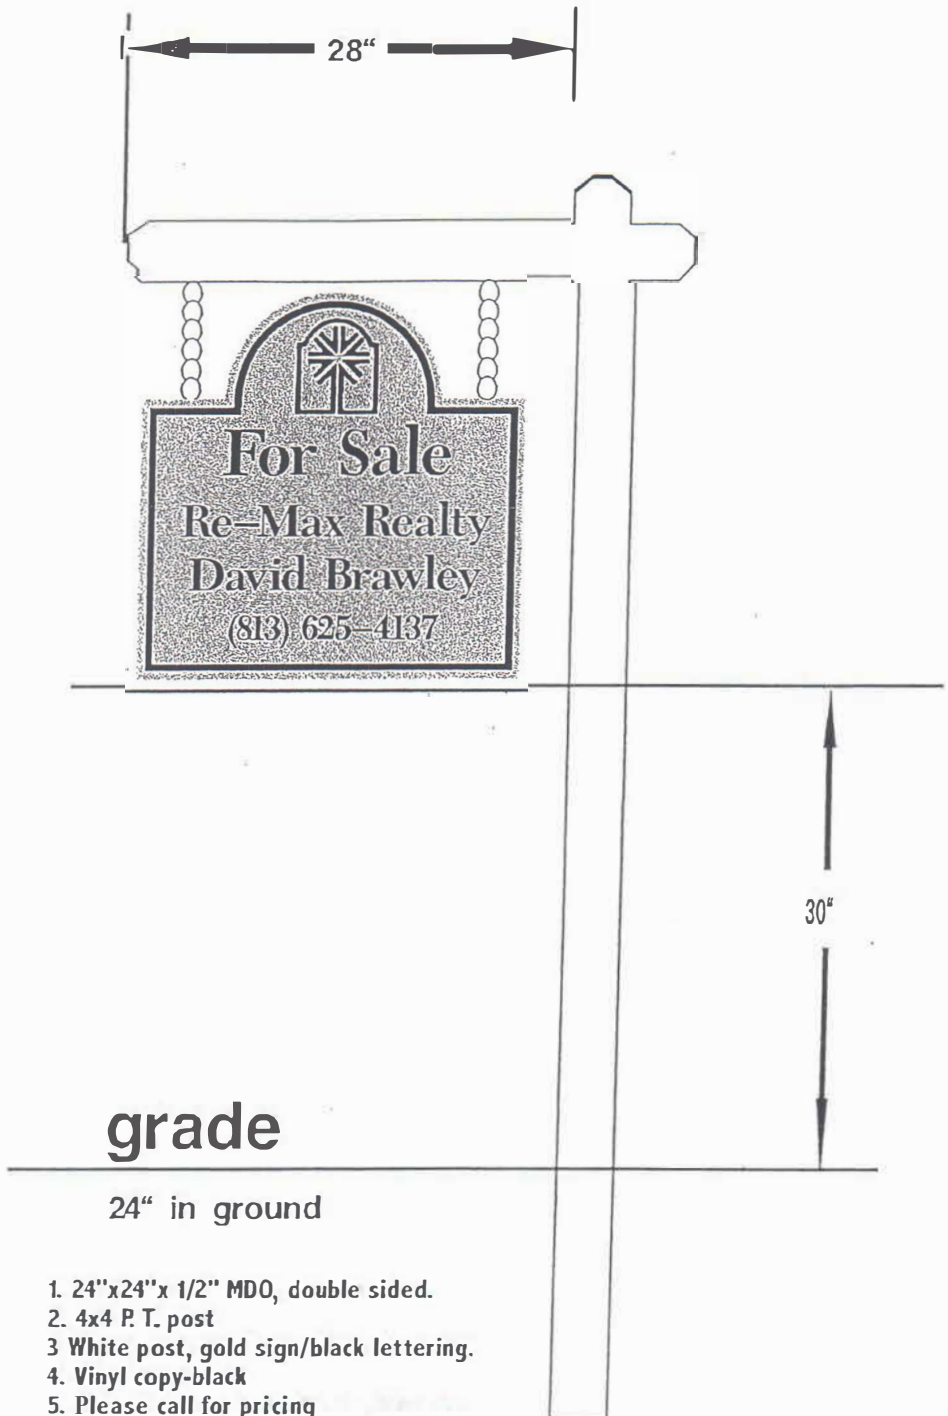

Tampa Palms North For Sale Sign

1. 24"x24"x 1/2" MDO, double sided.
2. 4x4 P. T. post
- 3 White post, gold sign/black lettering.
4. Vinyl copy-black
5. Please call for pricing

5019 Ulmerton Rd,
 Clearwater, FL 33760